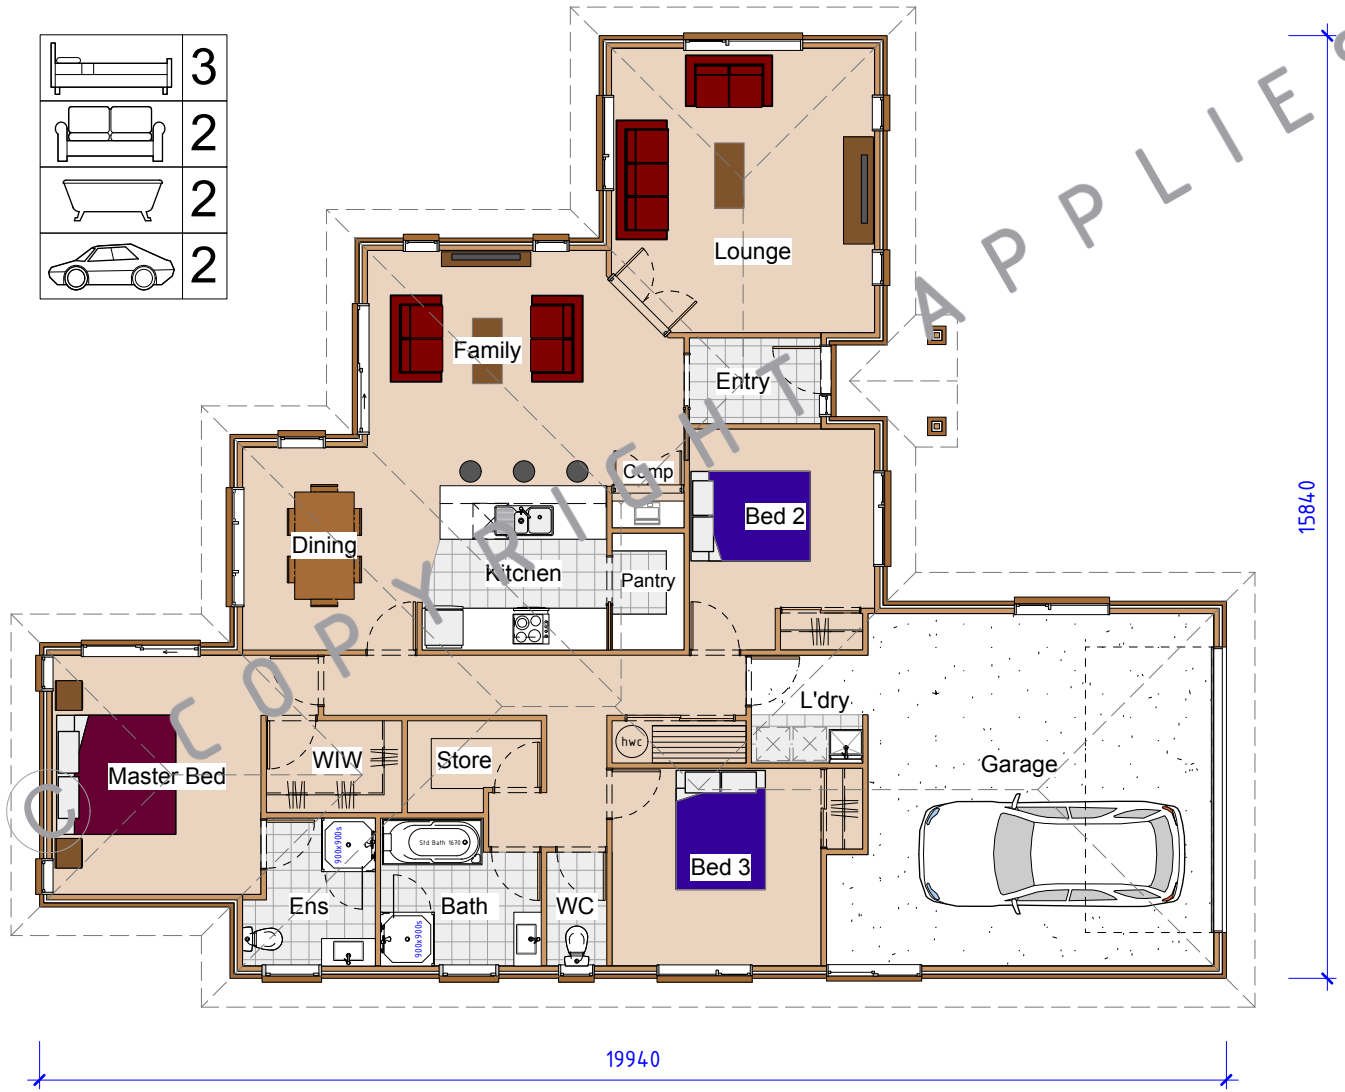

MOLESWORTH - 196 M2

	3
	2
	2
	2

Endeavour Homes
 BLENHEIM

Phone +64 3 579 2282
 Fax +64 3 579 2212
 info@endeavourhomesmarlborough.co.nz
 www.endeavourhomesmarlborough.co.nz